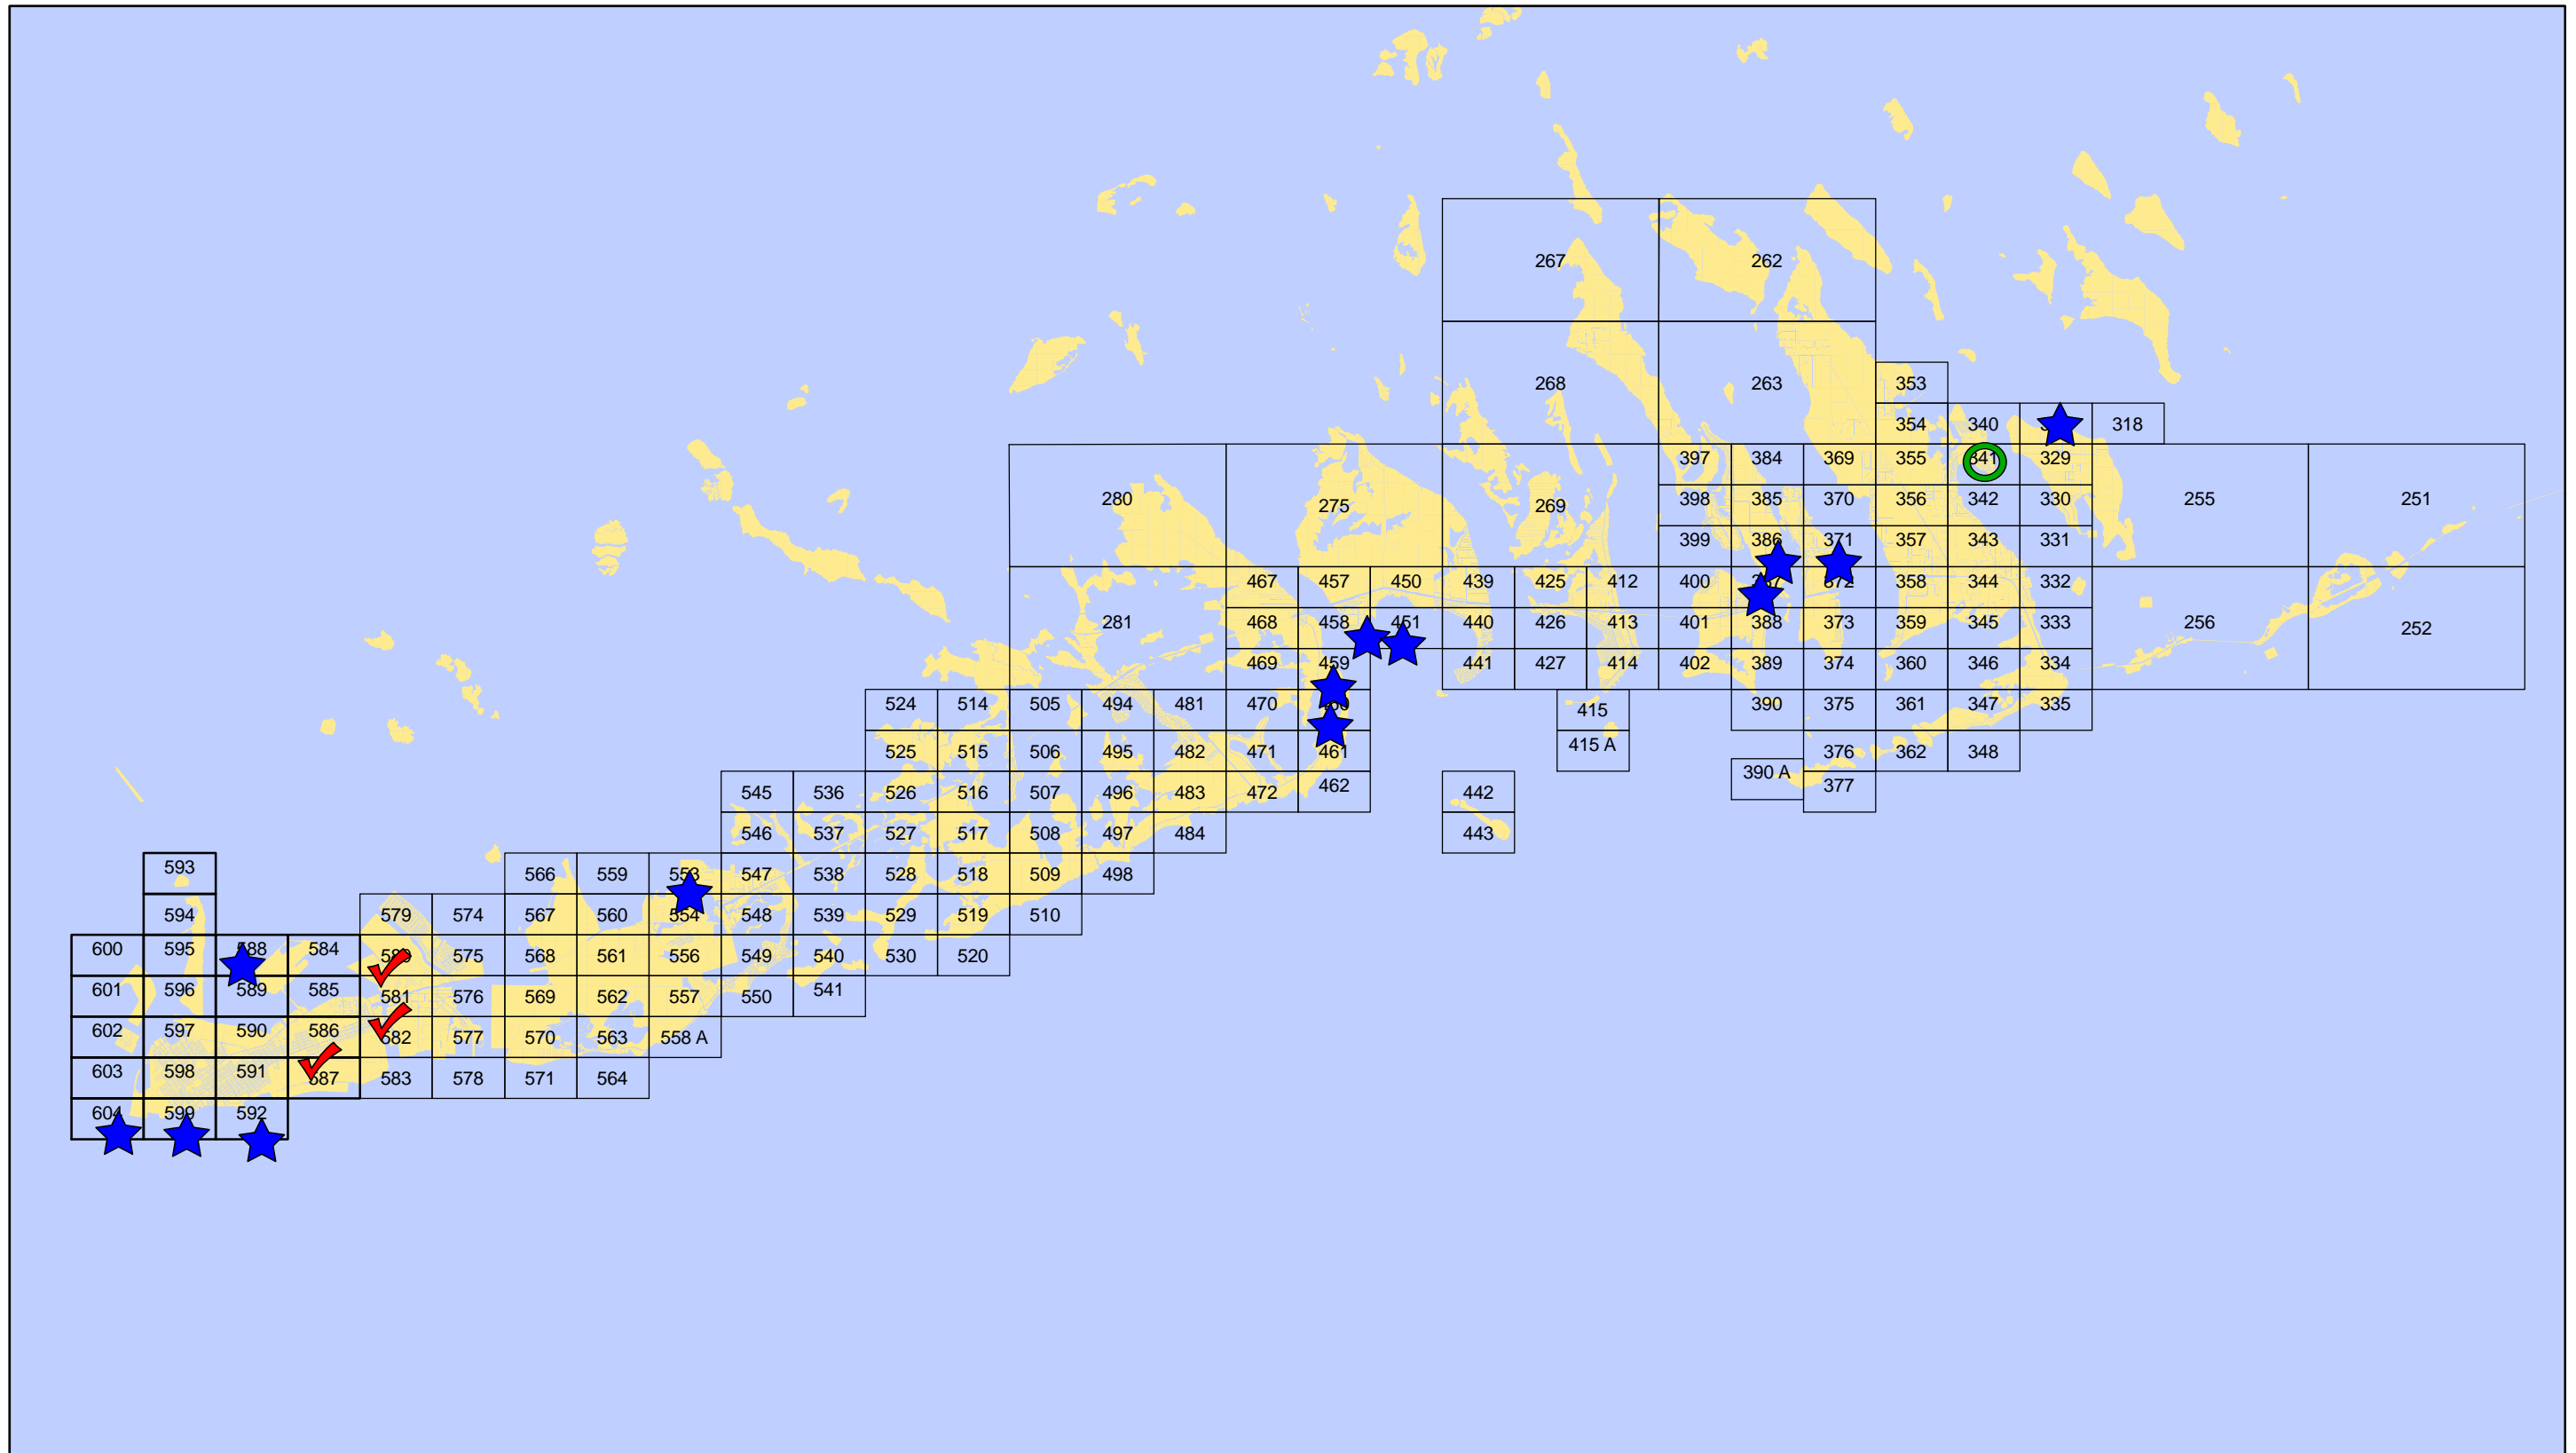

Florida Keys Invasive Exotic Task Force: Index to Field Maps

This map is for Monroe County Growth Management Division purposes only. The data contained herein is illustrative and may not accurately depict boundaries, parcels, roads, right of ways, or identification information.

Index I - Upper Keys

Notes:

Florida Keys Invasive Exotic Task Force: Index to Field Maps

This map is for Monroe County Growth Management Division purposes only. The data contained herein is illustrative and may not accurately depict boundaries, parcels, roads, right of ways, or identification information.

Index II - Lower Matecumbe - Marathon

Notes:

Florida Keys Invasive Exotic Task Force: Index to Field Maps

This map is for Monroe County Growth Management Division purposes only. The data contained herein is illustrative and may not accurately depict boundaries, parcels, roads, right of ways, or identification information.

Index III - Lower Keys

Notes: