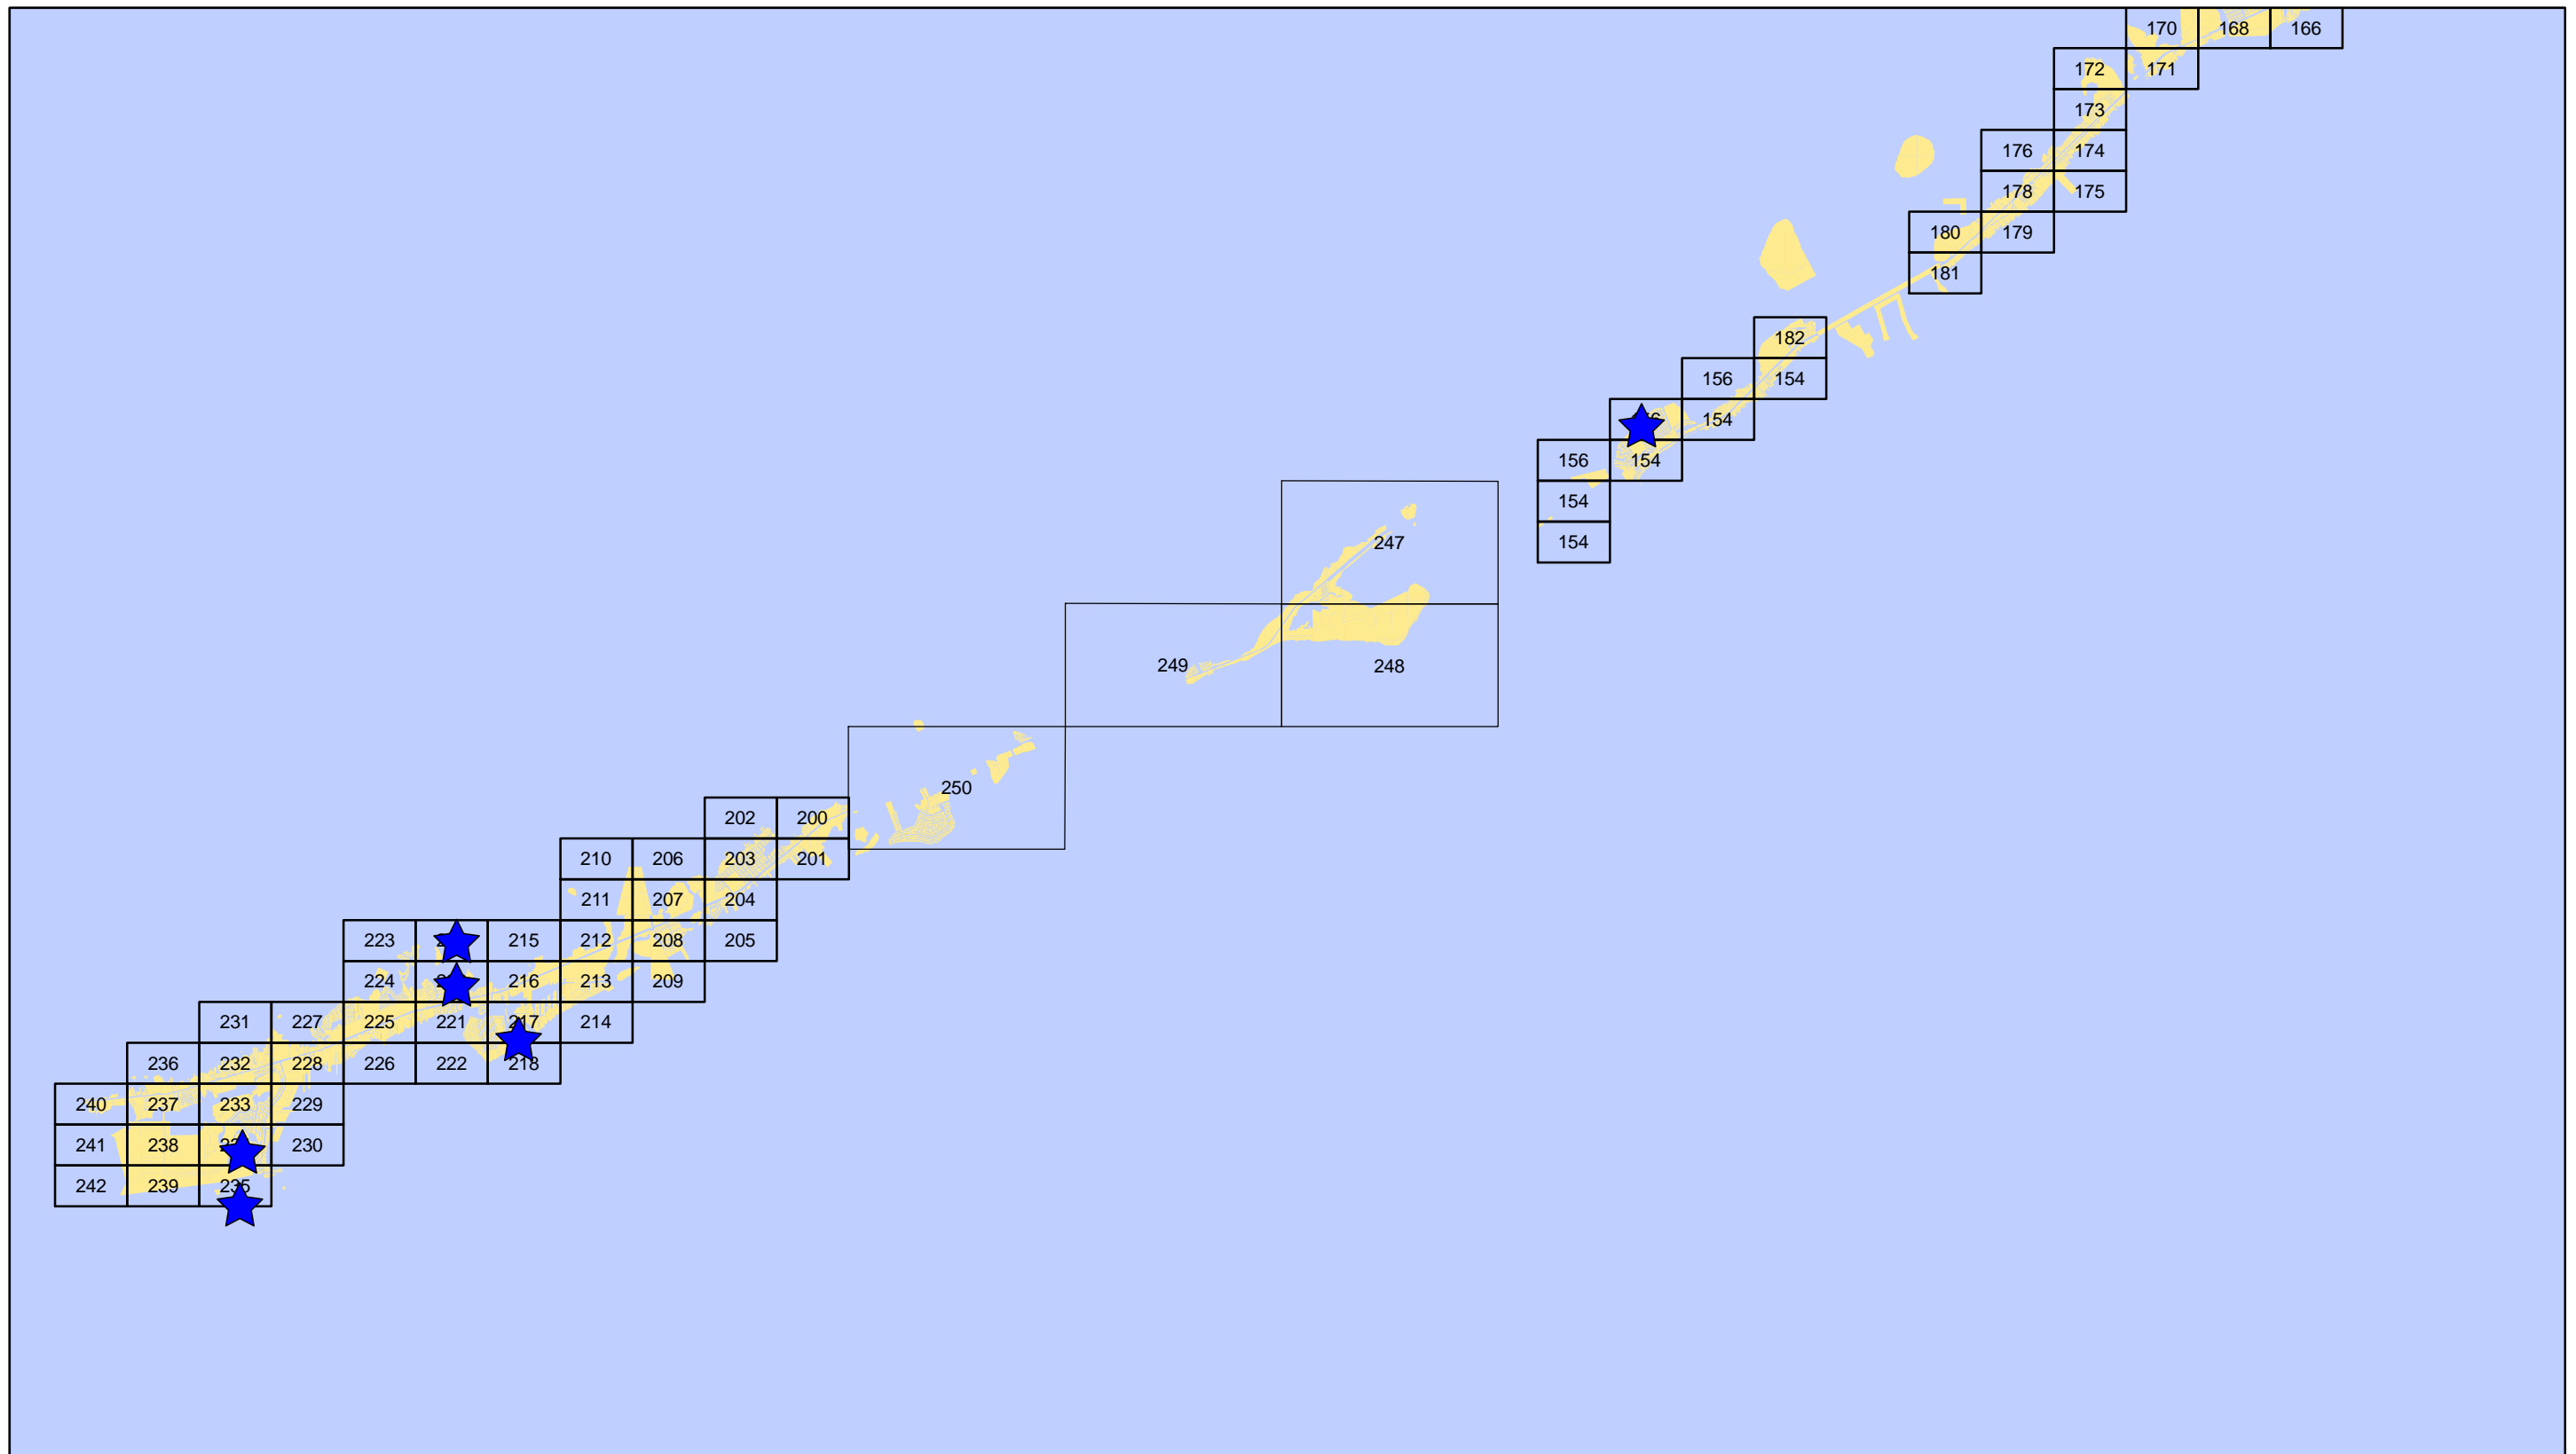

Florida Keys Invasive Exotic Task Force: Index to Field Maps

This map is for Monroe County Growth Management Division purposes only. The data contained herein is illustrative and may not accurately depict boundaries, parcels, roads, right of ways, or identification information.

Index I - Upper Keys

Notes:

Florida Keys Invasive Exotic Task Force: Index to Field Maps

This map is for Monroe County Growth Management Division purposes only. The data contained herein is illustrative and may not accurately depict boundaries, parcels, roads, right of ways, or identification information.

Index II - Lower Matecumbe - Marathon

Notes:

Florida Keys Invasive Exotic Task Force: Index to Field Maps

This map is for Monroe County Growth Management Division purposes only. The data contained herein is illustrative and may not accurately depict boundaries, parcels, roads, right of ways, or identification information.